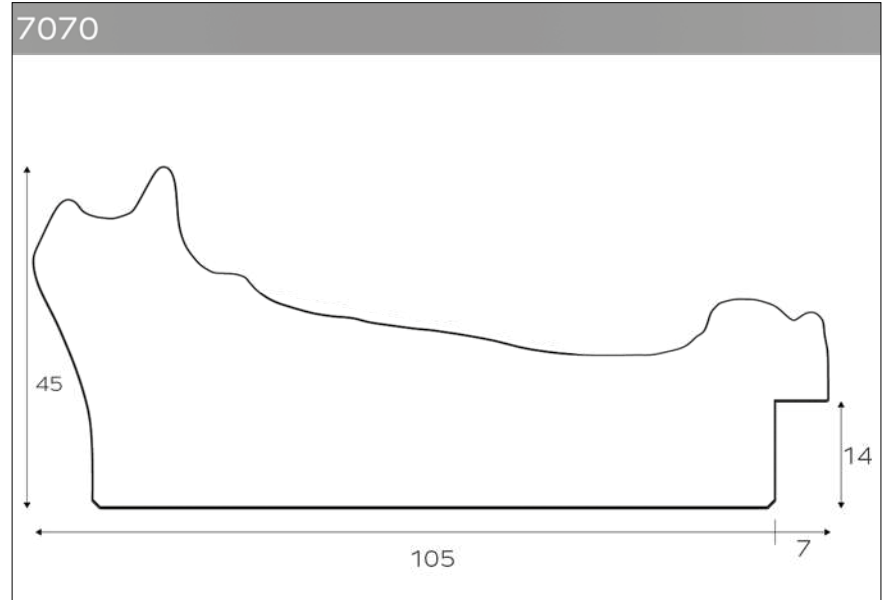

PARTENOPE

cod. 7070

7070/03