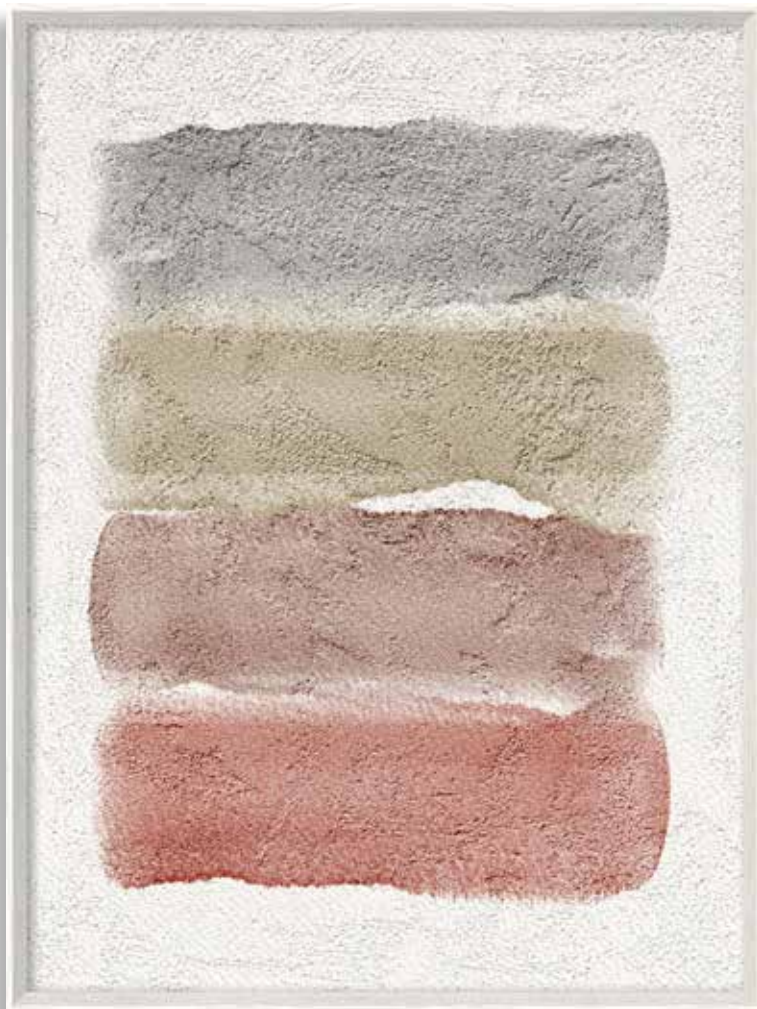

TAHOE
SM21 | 60x80
7110SM102123

BRAIES
SM22 | 60x80
7110SM102223

VINICUNCA
SM26 | 60x80
7110SM142623

PALCOYO
SM25 | 60x80
7110SM142523

DIETRO LE COLLINE
SMM7 | 65x140
7110SM10M765E0

COLOR CAMELLA
SM27 | 60x80
7110SM102723