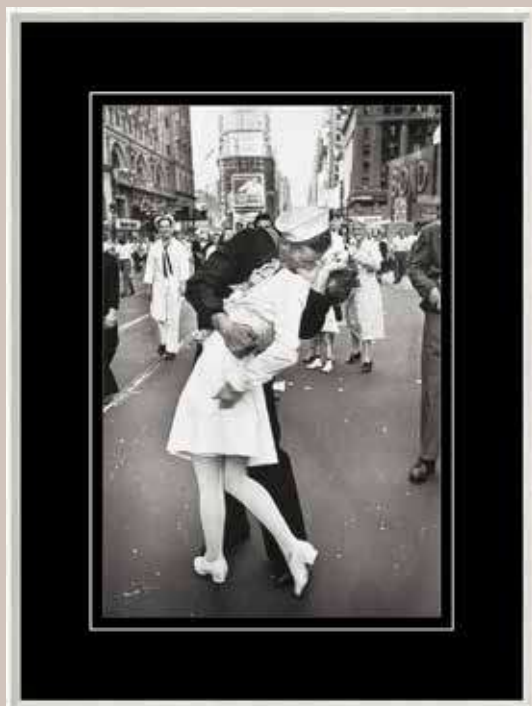

KATE MOSS
SP07 | 60x80
7110SP140723

V-J DAY IN TIME
SP10 | 60x80
7110SP101023

GIRL AT WINDOW
SP05 | 50x60
7110SP140520

GIRL AND STRIPES
SP04 | 50x60
7110SP100420

LA FEMME AU CHAPEAU
SP06 | 50x60
7110SP140620