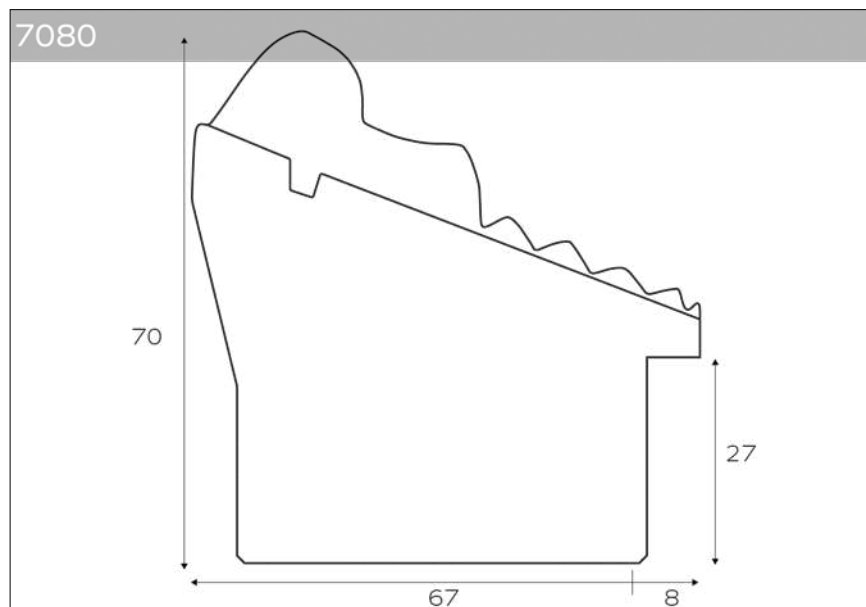

7080/BI

7080/NE