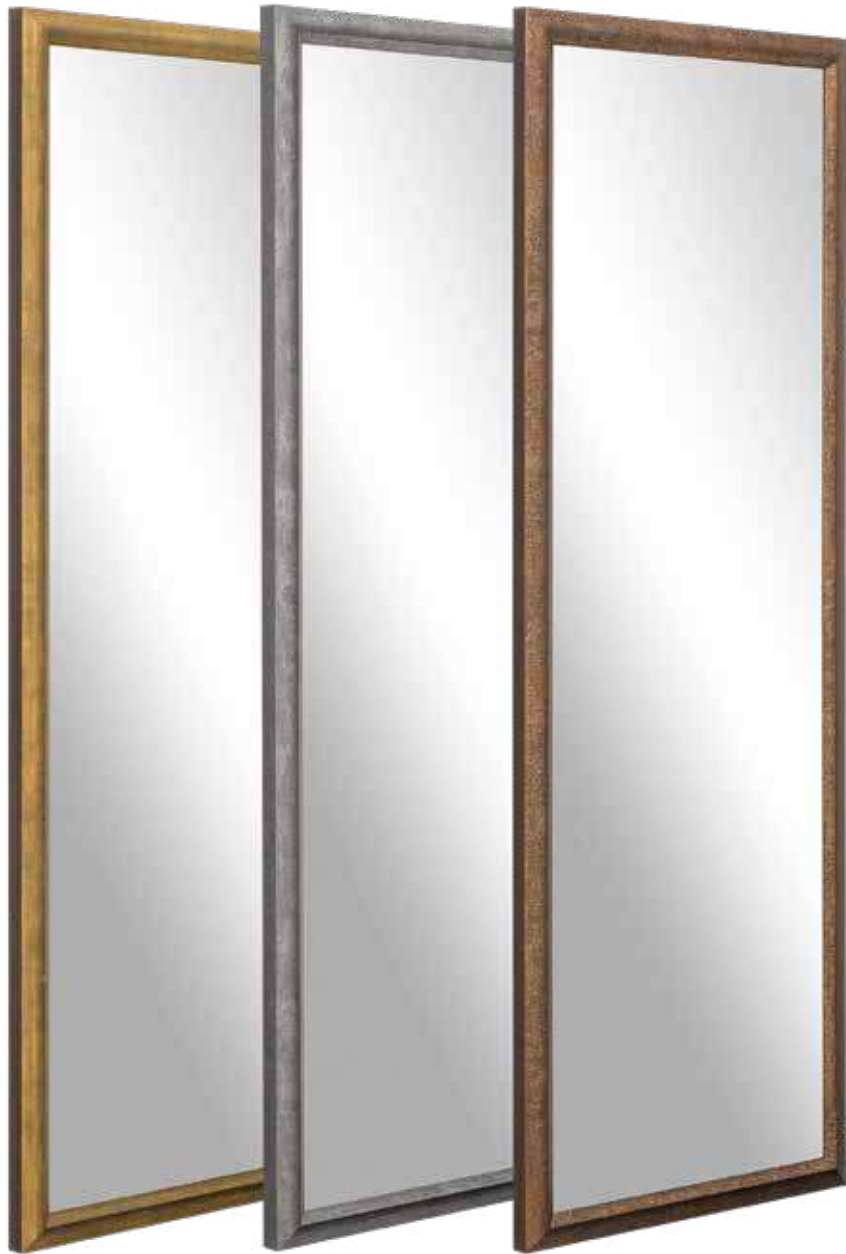

FORGIA

cod. 7000