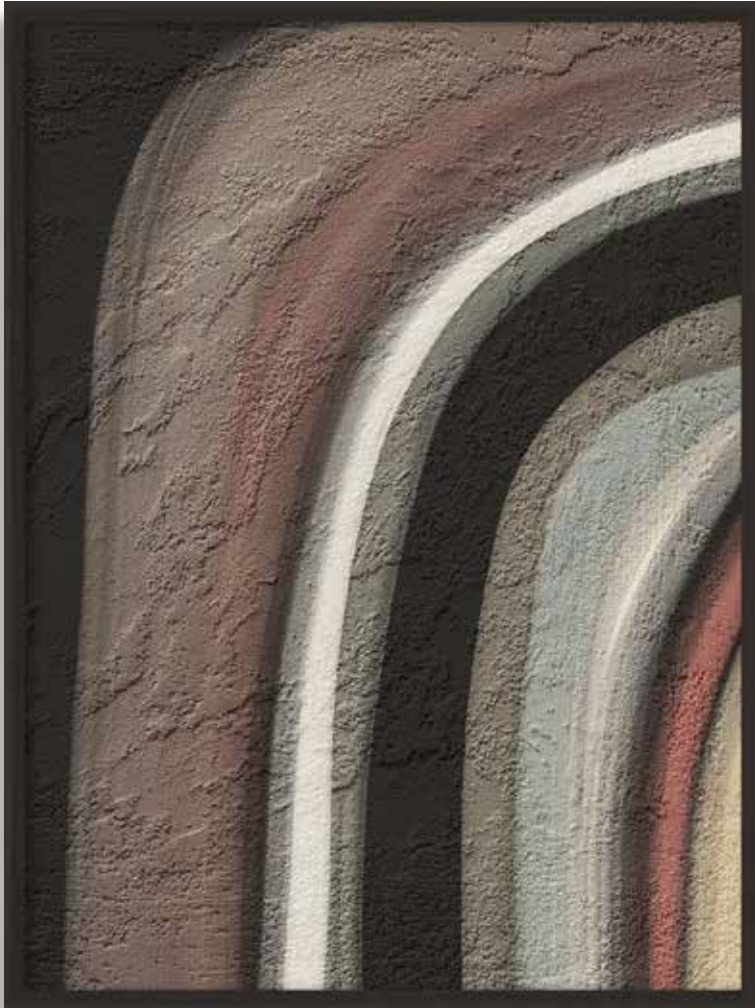

TAHOE
SM21 | 60x80
7110SM102123

BRAIES
SM22 | 60x80
7110SM102223

VINICUNCA
SM26 | 60x80
7110SM142623

PALCOYO
SM25 | 60x80
7110SM142523

DIETRO LE COLLINE
SMM7 | 65x140
7110SM10M765E0

COLOR CAMELLA
SM27 | 60x80
7110SM102723